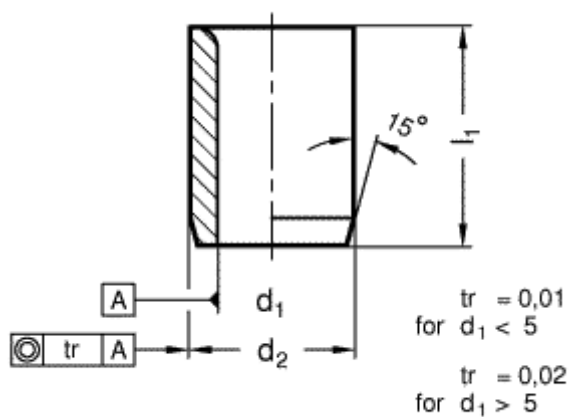

Article number: 201135088

Description: E+G Guide bush DIN 179-B16,1-16-A
without collar

Measures

$d_1 = 16,1$

$d_2 = 26$

$l_1 = 16$